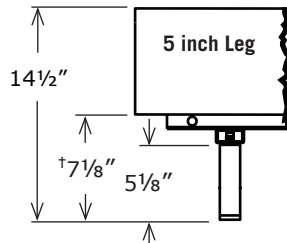

# Adjustable Base leg height specifications

99301068 7/12

© 2012 Leggett & Platt Adjustable Bed Group  
a division of Leggett & Platt, Incorporated

lpadjustablebases.com

†Add 6 inches to this dimension for Platform power foundations. This dimension based on 6 inch shroud. For 4 inch shroud, add 2 inches to this dimension.

All dimensions ± 1/8".

NOTE: **Screw-in glides** provide the lowest available height for models equipped with either AC or DC motors.

[adjustable bases]

**leggett & platt**