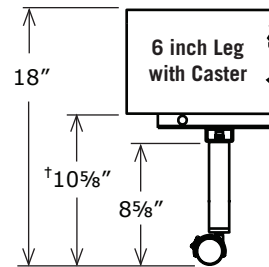

# Adjustable Base leg height specifications

99301068 7/12

© 2012 Leggett & Platt Adjustable Bed Group  
a division of Leggett & Platt, Incorporated

lpadjustablebases.com

†Add 6 inches to this dimension for Platform power foundations. This dimension based on 6 inch shroud. For 4 inch shroud, add 2 inches to this dimension.

All dimensions ± 1/8".

NOTE: **Screw-in glides** provide the lowest available height for models equipped with either AC or DC motors.

[adjustable bases]

**leggett & platt**