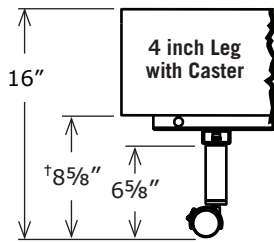

# Adjustable Base leg height specifications

99301068 7/12

© 2012 Leggett & Platt Adjustable Bed Group  
a division of Leggett & Platt, Incorporated

lpadjustablebases.com

†Add 6 inches to this dimension for Platform power foundations. This dimension based on 6 inch shroud. For 4 inch shroud, add 2 inches to this dimension.

All dimensions ± 1/8".

NOTE: **Screw-in glides** provide the lowest available height for models equipped with either AC or DC motors.

[adjustable bases]

**leggett & platt**