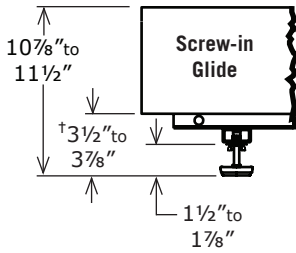

# Adjustable Base leg height specifications

99301068 7/12

© 2012 Leggett & Platt Adjustable Bed Group  
a division of Leggett & Platt, Incorporated

lpadjustablebases.com

†Add 6 inches to this dimension for Platform power foundations. This dimension based on 6 inch shroud. For 4 inch shroud, add 2 inches to this dimension.

All dimensions ± 1/8".

NOTE: **Screw-in glides** provide the lowest available height for models equipped with either AC or DC motors.

[adjustable bases]

**leggett & platt**