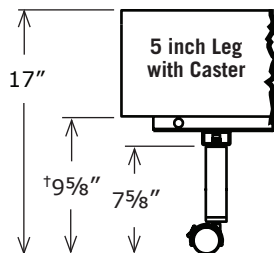

# Adjustable Base leg height specifications

99301068 7/12

© 2012 Leggett & Platt Adjustable Bed Group  
a division of Leggett & Platt, Incorporated

lpadjustablebases.com

†Add 6 inches to this dimension for Platform power foundations. This dimension based on 6 inch shroud. For 4 inch shroud, add 2 inches to this dimension.

All dimensions ± 1/8".

NOTE: **Screw-in glides** provide the lowest available height for models equipped with either AC or DC motors.

[adjustable bases]

**leggett & platt**