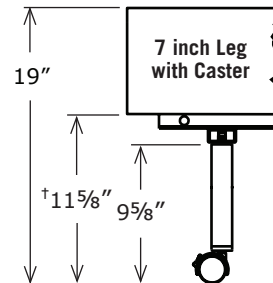

# Adjustable Base leg height specifications

99301068 7/12

© 2012 Leggett & Platt Adjustable Bed Group  
a division of Leggett & Platt, Incorporated

lpadjustablebases.com

†Add 6 inches to this dimension for Platform power foundations. This dimension based on 6 inch shroud. For 4 inch shroud, add 2 inches to this dimension.

All dimensions ± 1/8".

NOTE: **Screw-in glides** provide the lowest available height for models equipped with either AC or DC motors.

[adjustable bases]

**leggett & platt**