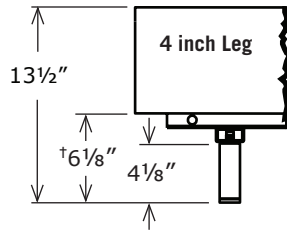

# Adjustable Base leg height specifications

99301068 7/12

© 2012 Leggett & Platt Adjustable Bed Group  
a division of Leggett & Platt, Incorporated

lpadjustablebases.com

†Add 6 inches to this dimension for Platform power foundations. This dimension based on 6 inch shroud. For 4 inch shroud, add 2 inches to this dimension.

All dimensions ± 1/8".

NOTE: **Screw-in glides** provide the lowest available height for models equipped with either AC or DC motors.

[adjustable bases]

**leggett & platt**