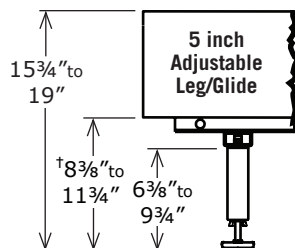

# Adjustable Base leg height specifications

99301068 7/12

© 2012 Leggett & Platt Adjustable Bed Group  
a division of Leggett & Platt, Incorporated

lpadjustablebases.com

†Add 6 inches to this dimension for Platform power foundations. This dimension based on 6 inch shroud. For 4 inch shroud, add 2 inches to this dimension.

All dimensions ± 1/8".

NOTE: **Screw-in glides** provide the lowest available height for models equipped with either AC or DC motors.

[adjustable bases]

**leggett & platt**