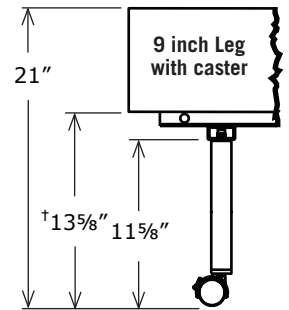

# Adjustable Base leg height specifications

99301068 7/12

© 2012 Leggett & Platt Adjustable Bed Group  
a division of Leggett & Platt, Incorporated

lpadjustablebases.com

†Add 6 inches to this dimension for Platform power foundations. This dimension based on 6 inch shroud. For 4 inch shroud, add 2 inches to this dimension.

All dimensions ± 1/8".

NOTE: **Screw-in glides** provide the lowest available height for models equipped with either AC or DC motors.

[adjustable bases]

**leggett & platt**