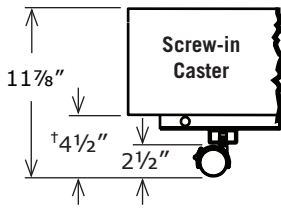

# Adjustable Base leg height specifications

99301068 7/12

© 2012 Leggett & Platt Adjustable Bed Group  
a division of Leggett & Platt, Incorporated

lpadjustablebases.com

†Add 6 inches to this dimension for Platform power foundations. This dimension based on 6 inch shroud. For 4 inch shroud, add 2 inches to this dimension.

All dimensions ± 1/8".

NOTE: **Screw-in glides** provide the lowest available height for models equipped with either AC or DC motors.

[adjustable bases]

**leggett & platt**