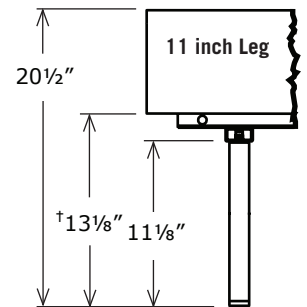

# Adjustable Base leg height specifications

99301068 7/12

© 2012 Leggett & Platt Adjustable Bed Group  
a division of Leggett & Platt, Incorporated

lpadjustablebases.com

†Add 6 inches to this dimension for Platform power foundations. This dimension based on 6 inch shroud. For 4 inch shroud, add 2 inches to this dimension.

All dimensions ± 1/8".

NOTE: **Screw-in glides** provide the lowest available height for models equipped with either AC or DC motors.

[adjustable bases]

**leggett & platt**