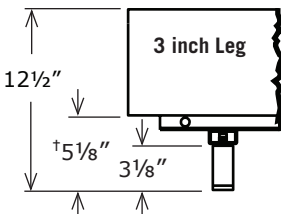

# Adjustable Base leg height specifications

99301068 7/12

© 2012 Leggett & Platt Adjustable Bed Group  
a division of Leggett & Platt, Incorporated

lpadjustablebases.com

†Add 6 inches to this dimension for Platform power foundations. This dimension based on 6 inch shroud. For 4 inch shroud, add 2 inches to this dimension.

All dimensions ± 1/8".

NOTE: **Screw-in glides** provide the lowest available height for models equipped with either AC or DC motors.

[adjustable bases]

**leggett & platt**