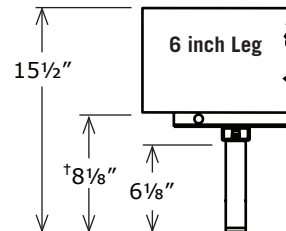

# Adjustable Base leg height specifications

99301068 7/12

© 2012 Leggett & Platt Adjustable Bed Group  
a division of Leggett & Platt, Incorporated

lpadjustablebases.com

†Add 6 inches to this dimension for Platform power foundations. This dimension based on 6 inch shroud. For 4 inch shroud, add 2 inches to this dimension.

All dimensions ± 1/8".

NOTE: **Screw-in glides** provide the lowest available height for models equipped with either AC or DC motors.

[adjustable bases]

**leggett & platt**