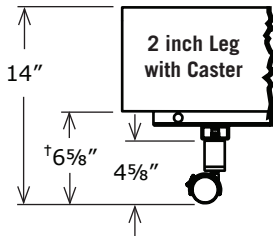

# Adjustable Base leg height specifications

99301068 7/12

© 2012 Leggett & Platt Adjustable Bed Group  
a division of Leggett & Platt, Incorporated

lpadjustablebases.com

†Add 6 inches to this dimension for Platform power foundations. This dimension based on 6 inch shroud. For 4 inch shroud, add 2 inches to this dimension.

All dimensions ± 1/8".

NOTE: **Screw-in glides** provide the lowest available height for models equipped with either AC or DC motors.

[adjustable bases]

**leggett & platt**