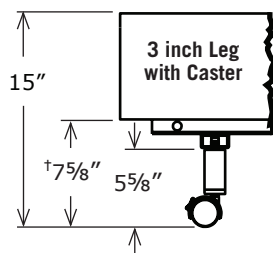

# Adjustable Base leg height specifications

99301068 7/12

© 2012 Leggett & Platt Adjustable Bed Group  
a division of Leggett & Platt, Incorporated

lpadjustablebases.com

†Add 6 inches to this dimension for Platform power foundations. This dimension based on 6 inch shroud. For 4 inch shroud, add 2 inches to this dimension.

All dimensions ± 1/8".

NOTE: **Screw-in glides** provide the lowest available height for models equipped with either AC or DC motors.

[adjustable bases]

**leggett & platt**