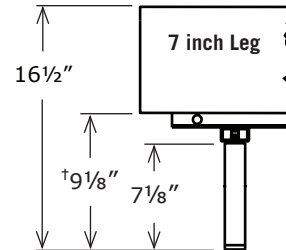

# Adjustable Base leg height specifications

99301068 7/12

© 2012 Leggett & Platt Adjustable Bed Group  
a division of Leggett & Platt, Incorporated

lpadjustablebases.com

†Add 6 inches to this dimension for Platform power foundations. This dimension based on 6 inch shroud. For 4 inch shroud, add 2 inches to this dimension.

All dimensions ± 1/8".

NOTE: **Screw-in glides** provide the lowest available height for models equipped with either AC or DC motors.

[adjustable bases]

**leggett & platt**