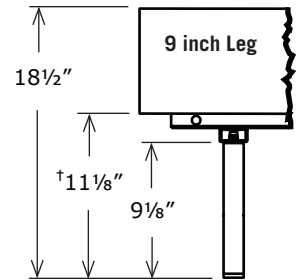

# Adjustable Base leg height specifications

99301068 7/12

© 2012 Leggett & Platt Adjustable Bed Group  
a division of Leggett & Platt, Incorporated

lpadjustablebases.com

†Add 6 inches to this dimension for Platform power foundations. This dimension based on 6 inch shroud. For 4 inch shroud, add 2 inches to this dimension.

All dimensions ± 1/8".

NOTE: **Screw-in glides** provide the lowest available height for models equipped with either AC or DC motors.

[adjustable bases]

**leggett & platt**