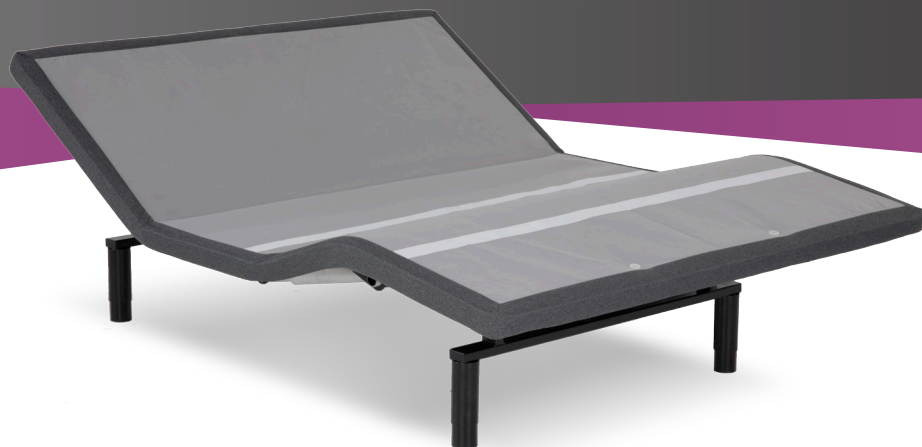

FALCON™ 2.0 +

performance
MODELS™

head up

foot up

head and foot

under-bed lighting

adjustable leg

2"-Profile Foundation-Style Base – The low-profile design easily fits inside the frame of your bed.

Head and Foot Articulation or Simultaneous Movement – Effortlessly raise the head, foot, or both simultaneously to find your perfect relaxation position.

850-lb. Lift Capacity – This high-performance base easily lifts up to 850 lbs. total maximum weight, including the mattress.

Wireless Remote – The technologically advanced wireless remote allows you to effortlessly raise the head and foot with the touch of a button.

Flat Button – Programmed out of the box with a press-and-hold go-flat button for safety, this base easily changes to a one-touch flat button for convenience.

Under-Bed Light – Under-bed lighting provides ambience and functionality. Control under-bed lighting using your remote to make getting in and out of bed at night easy.

Adjustable Legs – Heavy-duty 2½"-diameter legs quickly and easily adjust from 6" to 10" in height for a perfect fit.