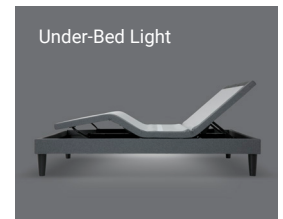

Adjustable Bases by

leggett & platt®

LPAdjustableBases.com

© 2017 Leggett & Platt Adjustable Bed Group, a division of Leggett & Platt Incorporated. 21001_1-17 | 1117ABG