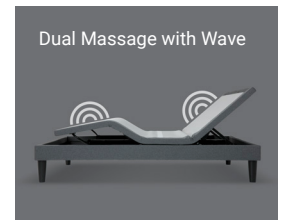

Adjustable Bases by

leggett & platt®

LPAdjustableBases.com

© 2017 Leggett & Platt Adjustable Bed Group, a division of Leggett & Platt Incorporated. 21001_1-17 | 1117ABG